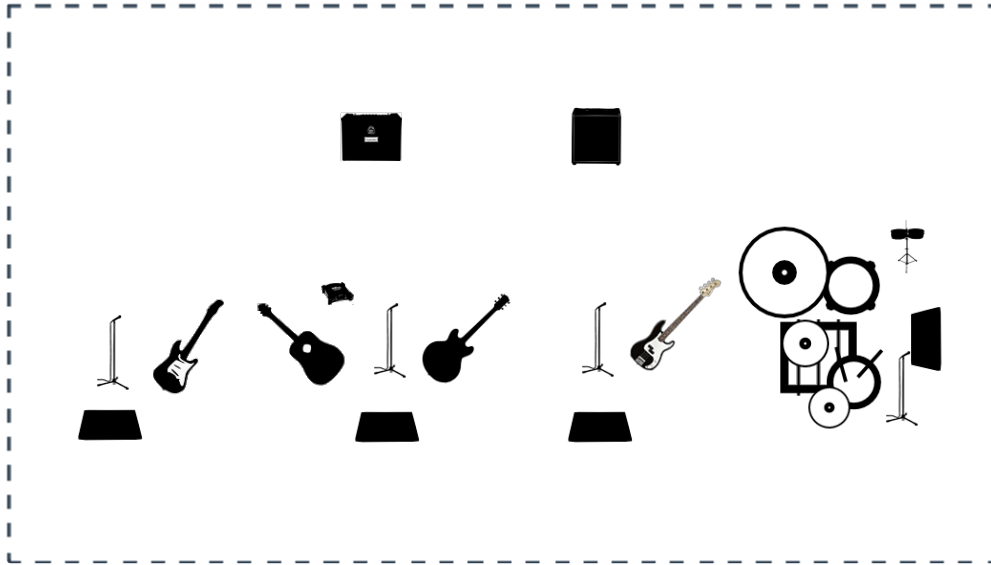

Pinches Perros Stage/Plot Rider

Planning to organize a show? [Click here](#) for a quick quotation based on your tech rider.

Channels List

#	Instrument	Microphone	Effects (optional)	Artista	Comments
#1	Vocals	Sennheiser MD441	Reverb & light slapback delay	Evan main Vocals	Mian Vocals (If mic not available singer brings its own)
#2	Vocals	Sennheiser MD441	Reverb and light slapback delay	Edy main vocals	Main Vocals
#3	Vocals	Shure SM58	Reverb	Cris backing vocals	Baking Vocals
#4	Vocals	Sennheiser MD441	Reverb and light slapback delay	Dany	Backing Vocals
#5	Lucille (Gibson)	Sennheiser E906		Evan E Guitar	Goes into amp. Amp mic please Senheiser E906 or similar
#6	Acoustic guitar	DI - Línea		Evan	
#7	Bass	DI - Línea		Eddy	Trough amp DI
#8	Electric guitar	DI - Línea		Dany	Through DI
#9	Bass Drum	Shure Beta52			
#10	Snare Drum	Shure SM57			
#11	Hi-hat	Shure SM57		Cris	
#12	Floor tom	Shure SM57		Cris	
#13	Ride	AKG C414		Cris	
#14	Timbales	Shure SM57	small percusions	Cris Small percucion